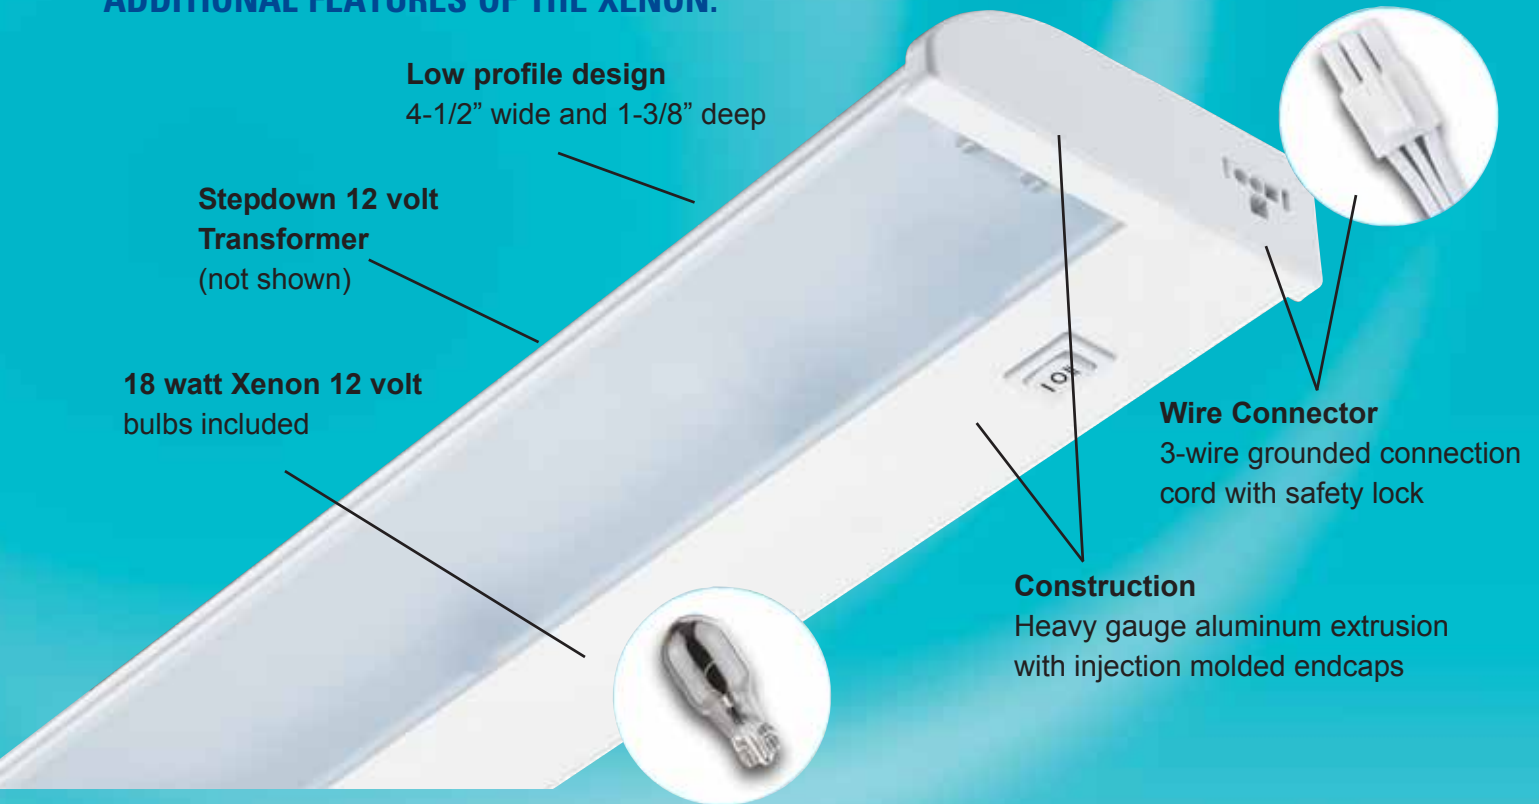

ADDITIONAL FEATURES OF THE XENON:

WHITE FINISH

NOMINAL SIZE	CATALOG #	BULB QUANTITY 18w Xenon-12 volt	ACTUAL DIMENSIONS		
			W	D	L
9"	UCX 1 120 CSW R6	1	4-1/2"	1-3/8"	9-1/4"
12"	UCX 2 120 CSW R6	2	4-1/2"	1-3/8"	12-1/8"
18"	UCX 3 120 CSW R6	3	4-1/2"	1-3/8"	18-1/4"
24"	UCX 4 120 CSW R6	4	4-1/2"	1-3/8"	24-1/4"

BRONZE FINISH

NOMINAL SIZE	CATALOG #	BULB QUANTITY 18w Xenon-12 volt	ACTUAL DIMENSIONS		
			W	D	L
9"	UCX 1 120 CSW BZ R6	1	4-1/2"	1-3/8"	9-1/4"
12"	UCX 2 120 CSW BZ R6	2	4-1/2"	1-3/8"	12-1/8"
18"	UCX 3 120 CSW BZ R6	3	4-1/2"	1-3/8"	18-1/4"
24"	UCX 4 120 CSW BZ R6	4	4-1/2"	1-3/8"	24-1/4"