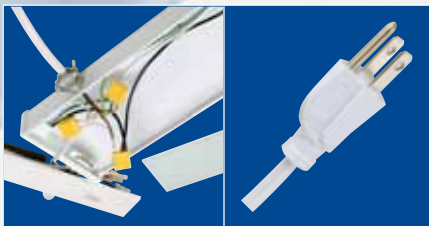

# XENON

The new Xenon cabinet fixture from Lithonia Lighting has plenty to offer. With bright white illumination, cool running operation, and longer life bulbs this series rounds out the cabinet line of products.

**DIRECT WIRE**

Poke-home connector for easy wiring

**OR**

**PLUG-IN**

5' cord included

**MODULAR WIRING**

13" connector cord included for linking additional fixtures together

**HIGH AND LOW SWITCH**