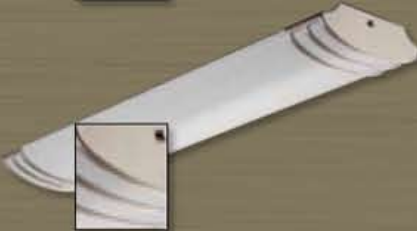

10814 BZA 1'x4' (48-1/2" x 9-7/8" x 3-1/2") Uses (2) 32 watt T8 Lamps

ELLIPTIS

Antique Bronze trim with ribbed acrylic diffuser

11549RE BZA 1'x4' (53" x 13" x 4 5/8") Uses (3) 32 watt T8 Lamps

Nickel trim with ribbed acrylic diffuser

11549RE NK 1'x4' (53" x 13" x 4 5/8") Uses (3) 32 watt T8 Lamps

FUTRA

Brushed Nickel trim with matte-white diffuser

10813 BN 1'x4' (48-1/2" x 9-7/8" x 3-1/2") Uses (2) 32 watt T8 Lamps

PRISTINE

Champagne Brushed Nickel trim with stylized acrylic diffuser

White trim with extruded acrylic diffuser

11642RE WH 1'x4' (51-3/4" x 11-1/4" x 3-1/2") Uses (2) 32 watt T8 Lamps

11644RE WH 1-1/2'x4' (51-3/4" x 15-1/2" x 3-1/2") Uses (4) 32 watt T8 Lamps

NICKEL END WRAP

Brushed Nickel trim with clear lens with linear prisms

NEW 2 32 120 RE BN 1'x4' (48-3/8" x 7-1/2" x 2-3/4") Uses (2) 32 watt T8 Lamps

Note: All of the fixtures use a Residential Electronic ballast.